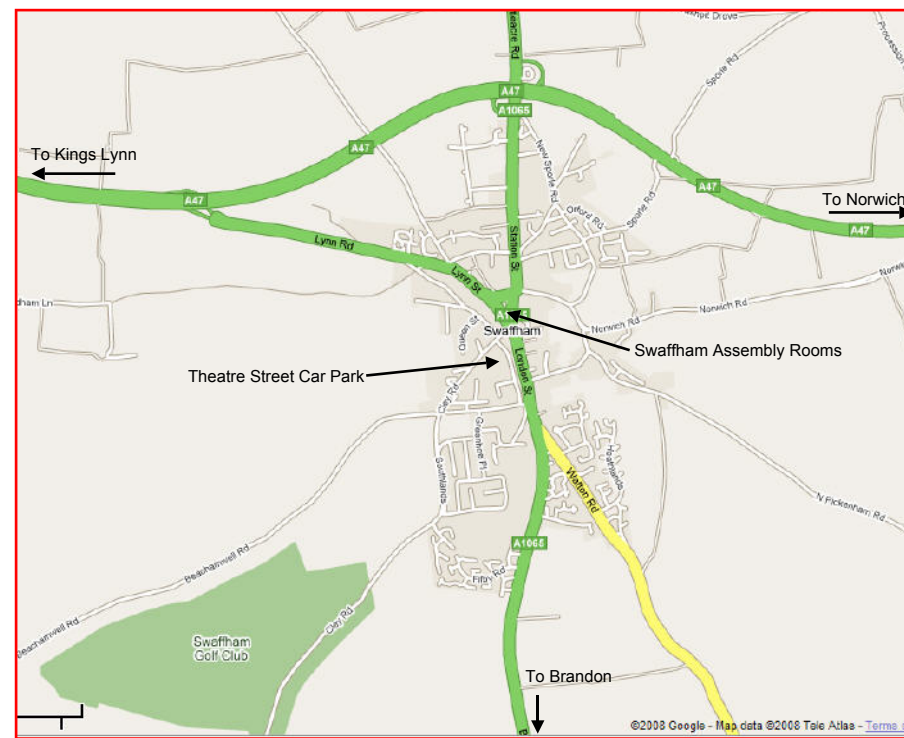

Swaffham Assembly Rooms

Market Place,
Swaffham
PE37 7DQ

www.assemblyroomsswaffham.co.uk

For large conferences / events, we recommend that your delegates park in Theatre Street Car Park. Parking in the Town Centre is limited to 2 hours only. Theatre Street Car Park provides unlimited free parking.

Car Park Directions -

From the A1065 North - continue following this road. Take the first exit from the first mini roundabout, and continue straight on. At the second mini roundabout, take the first exit into Cley Road, then the first left into Theatre Street. 50 metres down this road, on your right is Theatre Street Car Park.

From the A47 West - take the first exit off the A47, sign post Swaffham. Once past the BP Petrol Station, take the first right hand turn into the Town Centre. At the mini roundabout turn right into Cley Road. Then take the first left into Theatre Street. 50 metres down this road, on your right is Theatre Street Car Park.

From the A47 East - at the 'McDonalds Roundabout', take the first exit into Norwich Road/Mangate Street, continue until you come to the traffic lights, then turn left. At the mini roundabout, go straight over into Cley Road. Then take the first left into Theatre Street. 50 metres down this road, on your right is Theatre Street Car Park.

Venue Directions from Theatre Street Car Park -

From Theatre Street Car Park, walk back to the Market Place via Cley Road. At the end of Cley Road, turn left to walk past the newsagents and chip shop. Continue on to the Zebra Crossing. Cross as the crossing and the Assembly Rooms is just in front in you! Journey time on foot = less than 5 minutes.