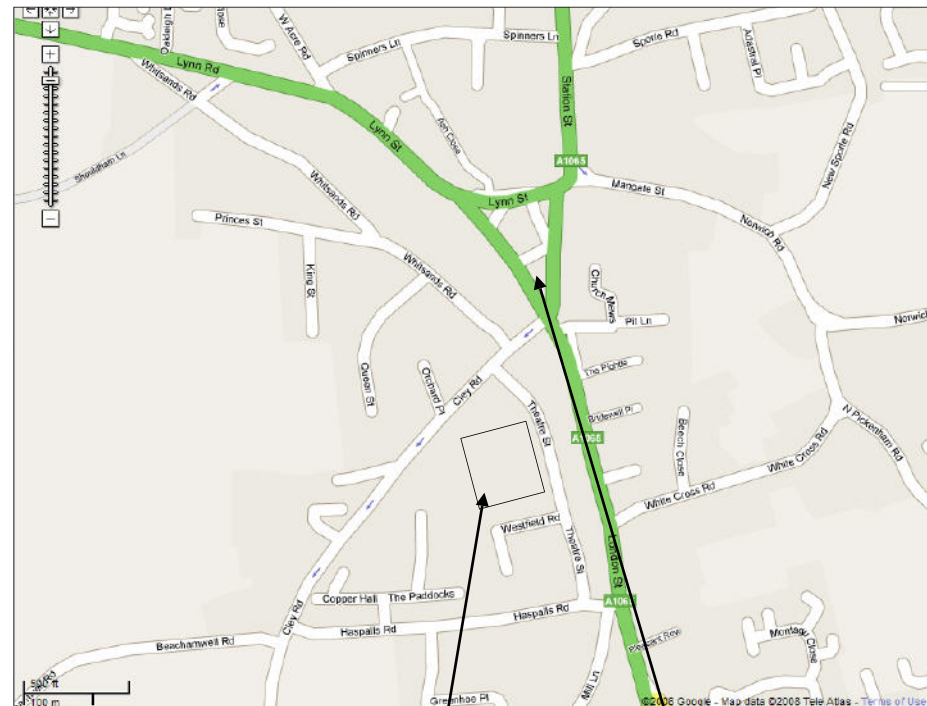

## Car Park Directions -

**From the A1065 North** - continue following this road. Take the first exit from the first mini roundabout, and continue straight on. At the second mini roundabout, take the first exit into Cley Road, then the first left into Theatre Street. 50 metres down this road, on your right is Theatre Street Car Park.

**From the A47 West** - take the first exit off the A47, sign post Swaffham. Once past the BP Petrol Station, take the first right hand turn into the Town Centre. At the mini roundabout turn right into Cley Road. Then take the first left into Theatre Street. 50 metres down this road, on your right is Theatre Street Car Park.

**From the A47 East** - at the 'McDonalds Roundabout', take the first exit into Norwich Road/Mangate Street, continue until you come to the traffic lights, then turn left. At the mini roundabout, go straight over into Cley Road. Then take the first left into Theatre Street. 50 metres down this road, on your right is Theatre Street Car Park.

## Venue Directions from Theatre Street Car Park -

From Theatre Street Car Park, walk back to the Market Place via Cley Road. At the end of Cley Road, turn left to walk past the newsagents and chip shop. Continue on to the Zebra Crossing. Cross as the crossing and the Assembly Rooms is just in front in you! Journey time on foot = less than 5 minutes.